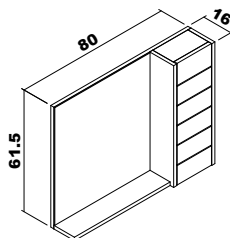

Light wavy

White

Ecological Mirror

Soft Close System

Viva

Ceramic Washbasin , Body Mdflam, Doors Thermoform, 4mm Flotal and ecological mirror.

VIVA	65 cm	80 cm
------	-------	-------

Doors Body Front piece