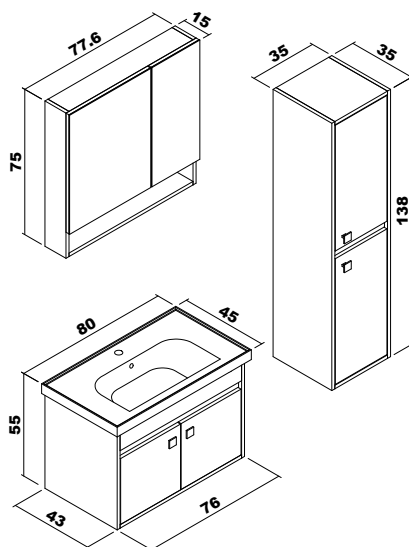

Litos	65 cm	80 cm

Body and doors : Colored MDFlam
Inner front piece : Black MDFlam

Note: Except for the colors above, price difference is applied for different color requests.