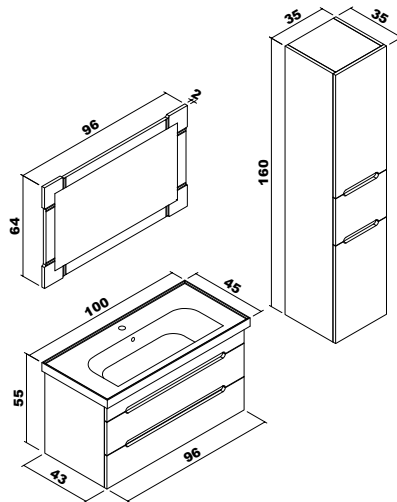

Ecological Mirror

Compartment Drawer

Full Extension Soft Close Drawer

Soft Close System