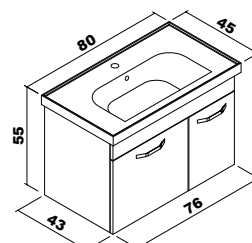

Sapphire
Oak

Ecological
Mirror

Soft
Close
System