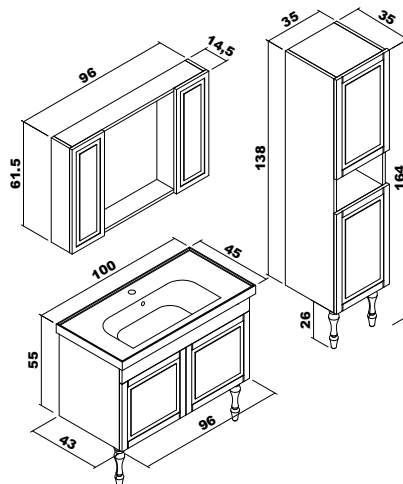

Side cabinet

White

Ecological Mirror

Soft Close System