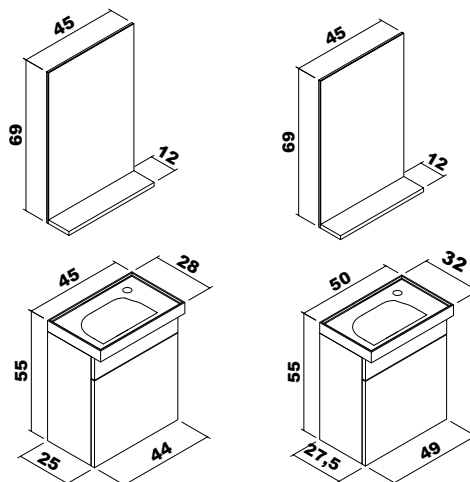

Elmas	45 cm	50 cm

Body and doors :Shiny white MDFlam
Front Piece : Colored MDFlam

Note: Except for the colors above, price difference is applied for different color requests.