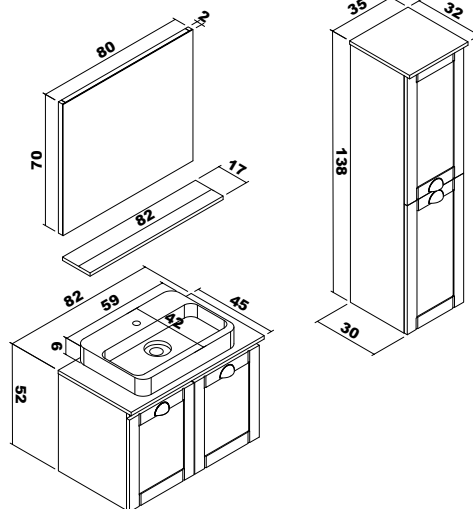

Loft 82 cm

Body : Shiny white paint Covered MDF
Doors : Shiny white paint covered MDF
Counter : Acrylic lacquer covered beech massive panel

Note: Except for the colors above, price difference is applied for different color requests.