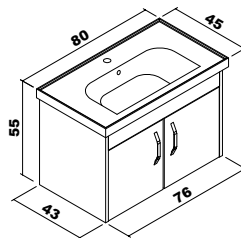

Arya

Ceramic washbasin, body and doors : MDFlam,
4mm Flotal and ecological mirror.

Arya

65 cm

80 cm

Body :Colored MDFlam
Doors :Shiny white MDFlam

Note: Except for the colors above, price difference is applied for different color requests.