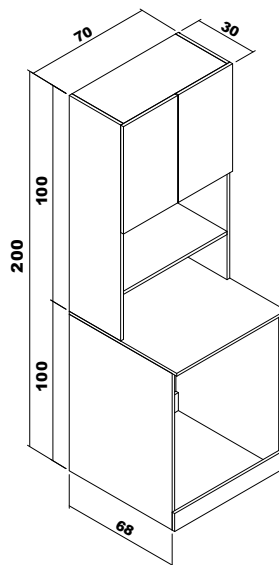

White

Soft
Close
System