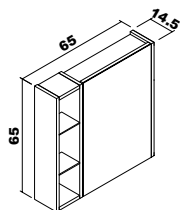

Sappire
Oak

Ecological
Mirror

Soft
Close
System