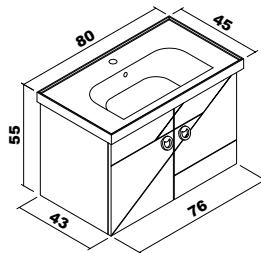

Bohça

White

Ecological Mirror

Soft Close System