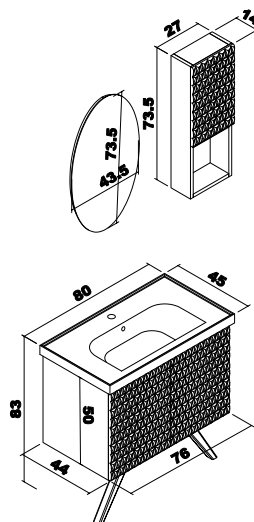

White

Ecological Mirror

Soft Close System