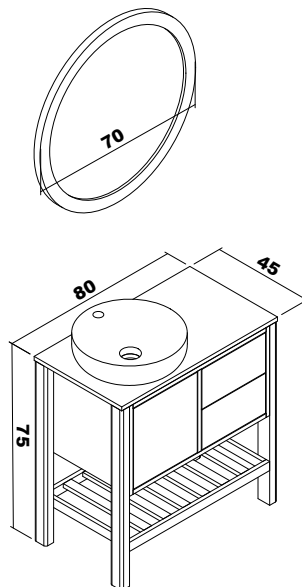

Body Doors	Counter Top
White	Light Massive

Full Extension Soft Close Drawer	Ecological Mirror

Com- partment Drawer	Doors