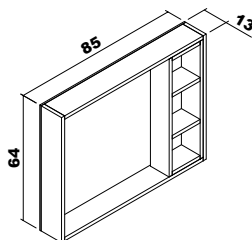

White

Baroque oak

Ecological Mirror

Compartment Drawer

Full Extension Soft Close Drawer

Soft Close System