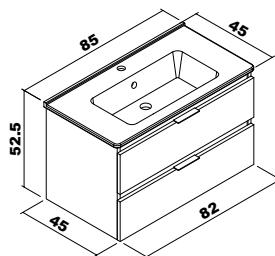

Miniature

Felt

Tibetan Oak

Midyat
walnut

Ecological
Mirror

Compartment
Drawer

Full Extension
Soft Close
Drawer

Soft Close
System