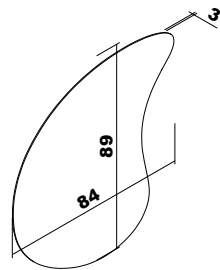

White

Compartment
Drawer

Full Extension
Soft Close
Drawer

Led Mirror

Ecological
Mirror

Soft Close
System

Touch
Sensor