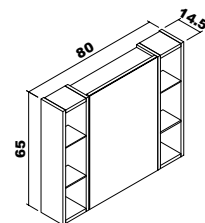

Sappire
Oak

Ecological
Mirror

Soft
Close
System