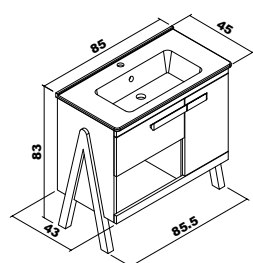

Ceramic washbasin, body : massive, doors : Thermoform, 4mm Flotal and ecological mirror.

Luster

85 cm

Body : Acrylic lacquer covered beech massive panel
Doors : Shiny White PVC covered MDF

Note: Except for the colors above, price difference is applied for different color requests.