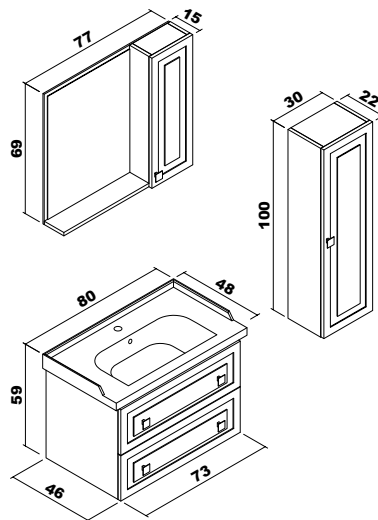

Astoria	80 cm	100 cm

Body : Anthracite PVC covered MDF
Doors : Anthracite PVC covered MDF

Note: Except for the colors above, price difference is applied for different color requests.