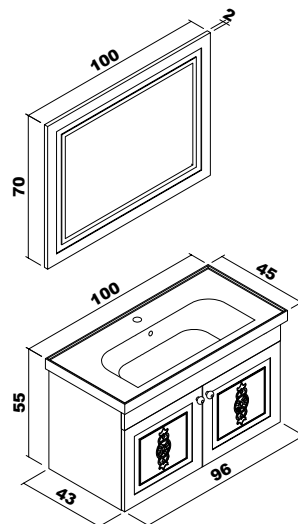

White

Ecological Mirror

Soft Close System