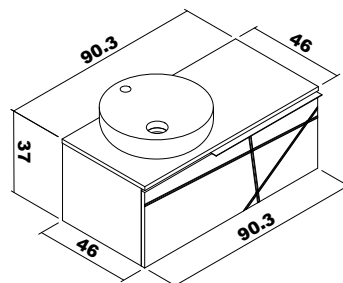

White

Compartment
Drawer

Full Extension
Soft Close
Drawer

Led Mirror

Ecological
Mirror

Soft Close
System

Touch
Sensor