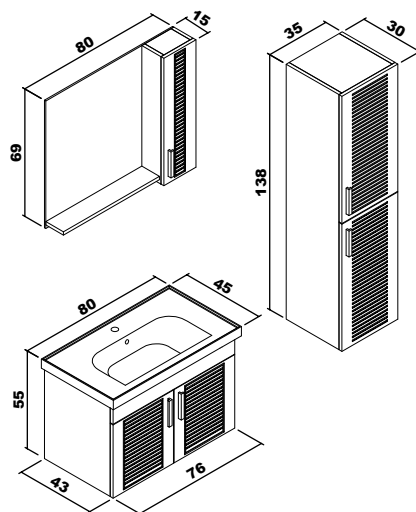

White

Ecological Mirror

Soft Close System