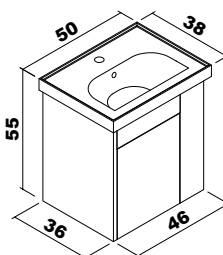

Baroque oak

White

Ecological Mirror

Soft Close System