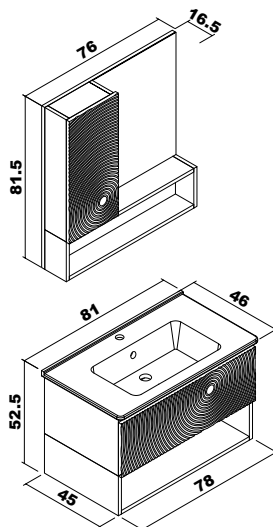

Ecological Mirror

Compartment Drawer

Full Extension Soft Close Drawer

Soft Close System