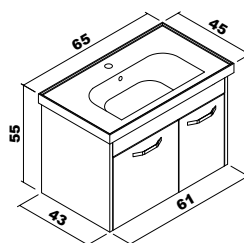

Atlas

Ceramic washbasin, body and doors : MDFlam,
4mm Flotal and ecological mirror.

Atlas	65 cm	80 cm	100 cm

Body and doors :Colored MDFlam

Note: Except for the colors above, price difference is applied for different color requests.