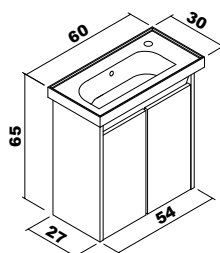

Noura

Ceramic washbasin, body and doors : MDFlam,
4mm Flotal and ecological mirror.

Noura

60 cm

Body and doors :Colored MDFlam

Note: Except for the colors above, price difference is applied for different color requests.