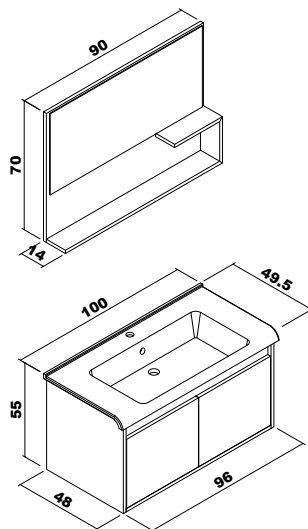

Anova

Ceramic washbasin, body and doors : MDFlam,
4mm Flotal and ecological mirror.

Anova

80 cm

100 cm

Body and doors : Shiny white MDFlam
Inner piece and mirror shelf : Colored MDFlam

Note: Except for the colors above, price difference is applied for different color requests.