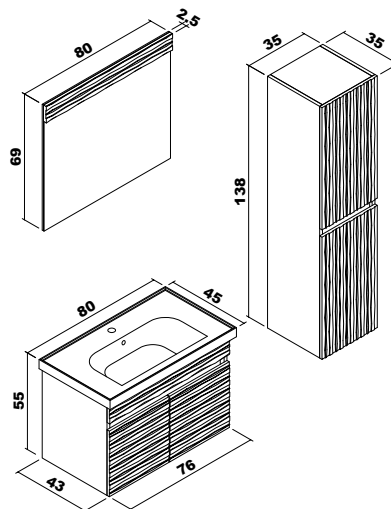

Omega	65 cm	80 cm	100 cm

Body : Shiny white MDFlam
Doors and front piece : Shiny white paint covered MDF
Inner piece : Black MDFlam

Note: Except for the colors above, price difference is applied for different color requests.