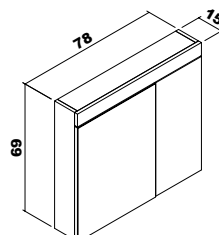

Sapphire
Oak

Ecological
Mirror

Soft
Close
System