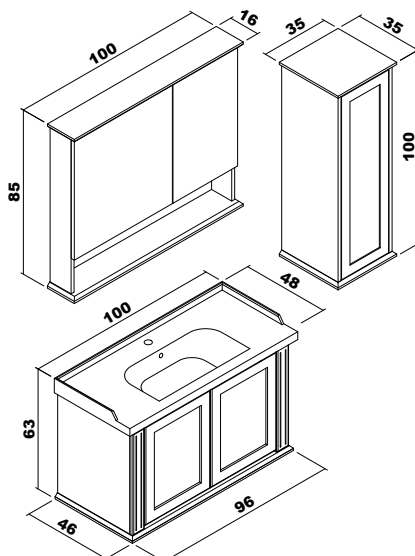

Ceramic washbasin, body and doors : Thermoform
4mm Flotal and ecological Mirror.

Sirius	80 cm	100 cm
--------	-------	--------

Door and Body : Shiny White PVC Covered MDF

Note: Except for the colors above, price difference is applied for different color requests.