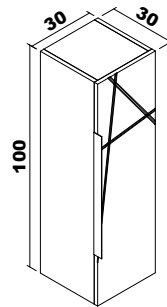

White

Compartment
Drawer

Full Extension
Soft Close
Drawer

Led Mirror

Ecological
Mirror

Soft Close
System

Touch
Sensor