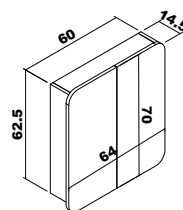

Light Anthracite

Ecological Mirror

Soft Close System