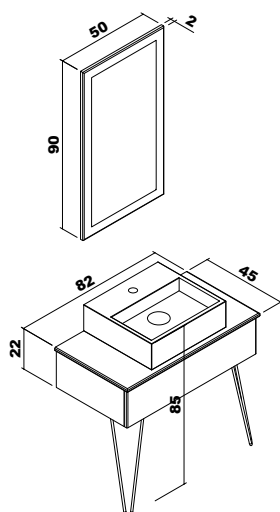

Massive

Black

White

Compartment
Drawer

Full Extension
Soft Close
Drawer

Ecological
Mirror