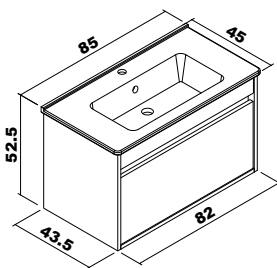

White

Baroque oak

Ecological Mirror

Compartment Drawer

Full Extension Soft Close Drawer

Soft Close System