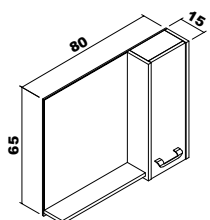

Yonca   80 cm   100 cm

Body : Colored MDFlam
Doors : Shiny white MDFlam

Note: Except for the colors above, price difference is applied for different color requests.