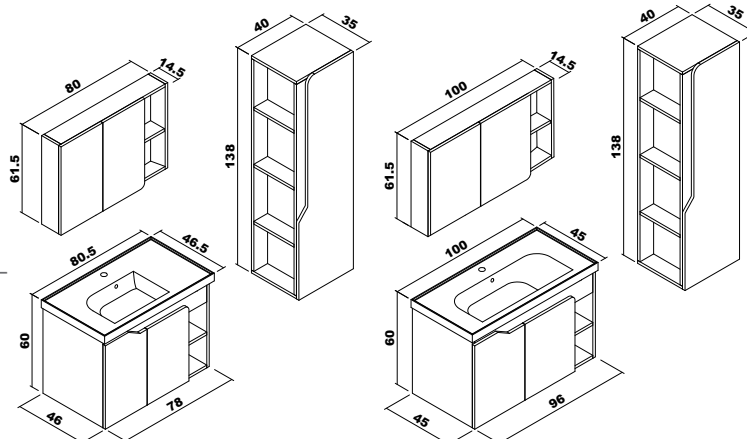

Berra

Ceramic washbasin, body : MDF, doors : Thermoform, 4mm Flotal and ecological mirror.

Berra

80 cm

100 cm

Body : Colored MDFlam
Doors : Shiny white PVC covered MDF

Note: Except for the colors above, price difference is applied for different color requests.