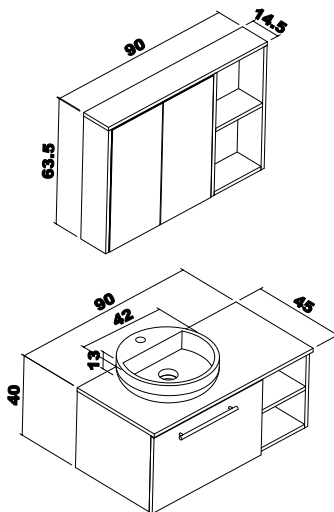

Patik

Soft
Close
System

Compartment
Drawer

Full Extension
Soft Close
Drawer

Ecological
Mirror