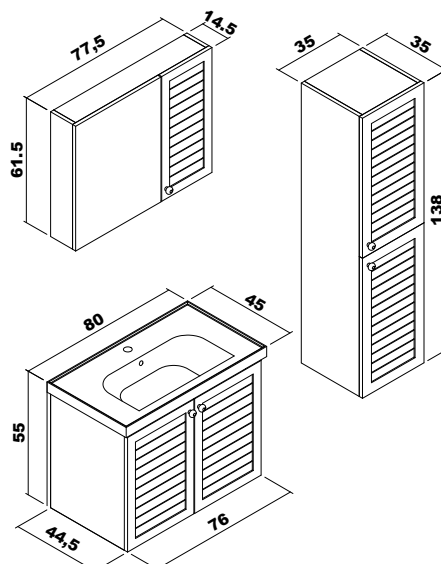

White

Soft Close System

Ecological Mirror

Side cabinet