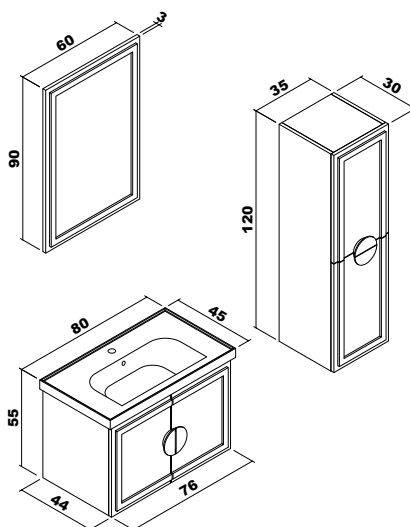

Belissa 80 cm

Body and doors : Shiny white paint Covered MDF
Pattern : Gold foil

Note: Except for the colors above, price difference is applied for different color requests.