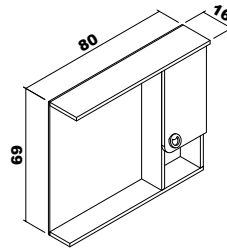

Kalemiji

White

Ecological Mirror

Soft Close System