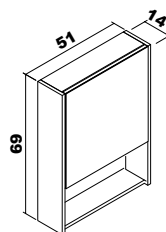

White

Ecological
Mirror

Soft
Close
System