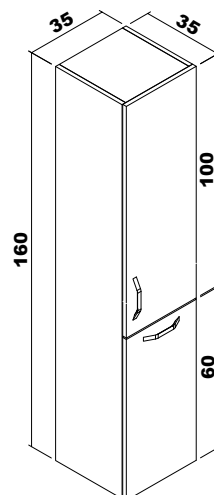

White

Soft
Close
System