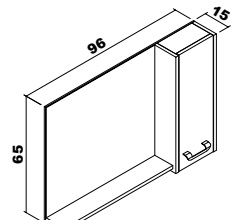

Yonca   80 cm   100 cm

Body : Colored MDFlam
Doors : Shiny white MDFlam

Note: Except for the colors above, price difference is applied for different color requests.