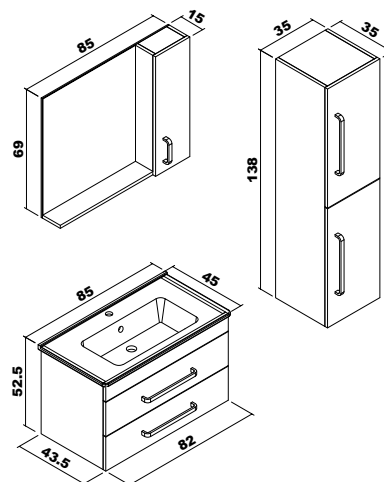

Riva

Ceramic washbasin, body and doors : Thermoform, 4mm Flotal and ecological mirror.

Riva	65 cm	85 cm	100 cm

Body and doors :PVC covered MDF

Note: Except for the colors above, price difference is applied for different color requests.