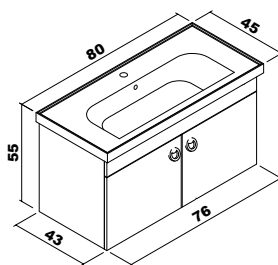

Hazal	65 cm	80 cm

Body : Shiny white MDFlam
Front Piece : Colored MDFlam

Note: Except for the colors above, price difference is applied for different color requests.