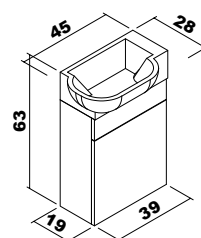

Black

White

Ecological Mirror

Soft Close System