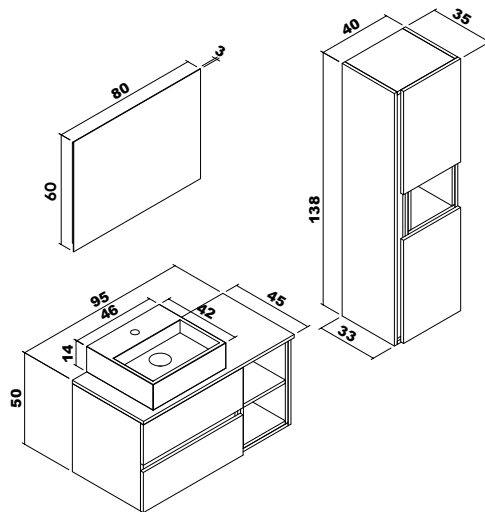

Note: Except for the colors above, price difference is applied for different color requests.

Serena

Ceramic washbasin, body and doors : Thermoform
4mm Flotal and ecological mirror.

Serena	65 cm	80 cm	100 cm
--------	-------	-------	--------