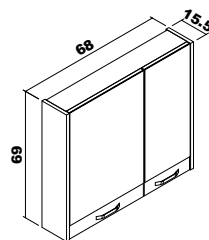

Atlas

Ceramic washbasin, body and doors : MDFlam,
4mm Flotal and ecological mirror.

Atlas	65 cm	80 cm	100 cm

Body and doors :Colored MDFlam

Note: Except for the colors above, price difference is applied for different color requests.