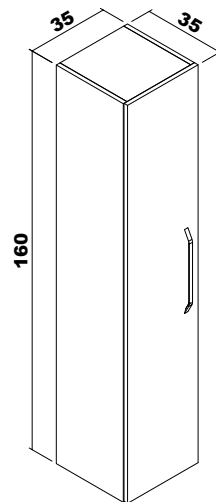

Asya

35x35 cm

Body and doors :Shiny white MDFlam

Note: Except for the colors above, price difference is applied for different color requests.