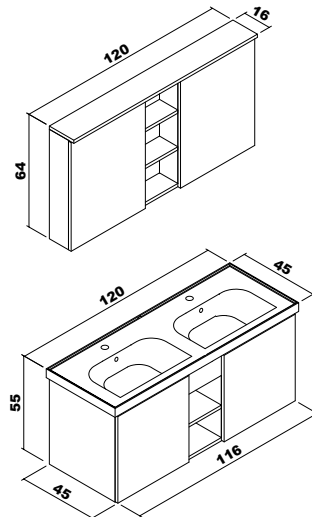

Anthracite

Bohça

Ecological
Mirror

Soft Close
System