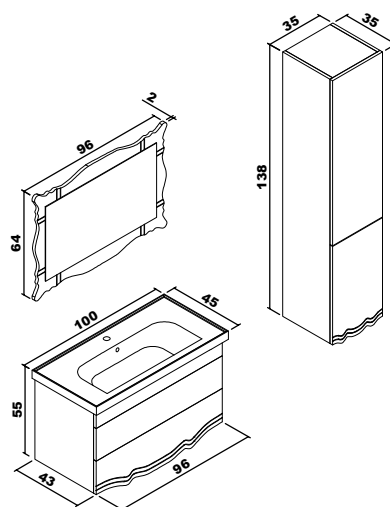

White

Compartment
Drawer

Full Extension
Soft Close
Drawer

Ecological
Mirror

Soft
Close
System