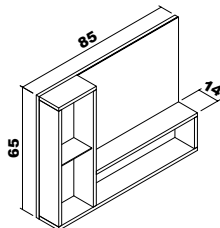

Miniature

Felt

Tibetan Oak

Midyat
walnut

Ecological
Mirror

Compartment
Drawer

Full Extension
Soft Close
Drawer

Soft Close
System