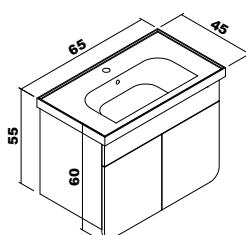

Light Anthracite

Ecological Mirror

Soft Close System