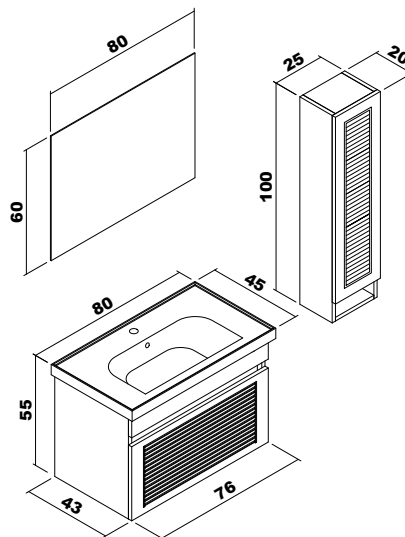

Platin	65 cm	80 cm
--------	-------	-------

Body: Shiny white MDFlam
Doors and front piece : White PVC covered MDF

Note: Except for the colors above, price difference is applied for different color requests.