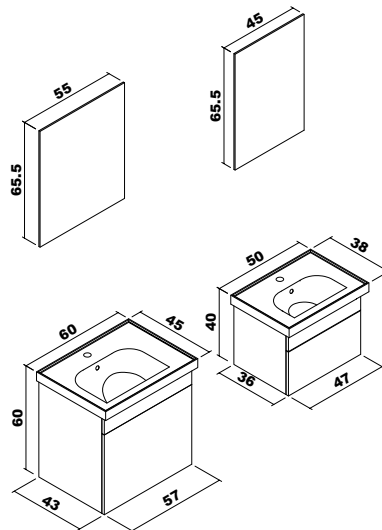

White

Ecological Mirror

Soft Close System