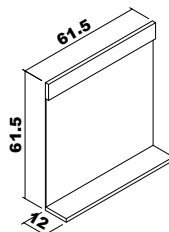

Noura

Ceramic washbasin, body and doors : MDFlam,
4mm Flotal and ecological mirror.

Noura

60 cm

Body and doors :Colored MDFlam

Note: Except for the colors above, price difference is applied for different color requests.