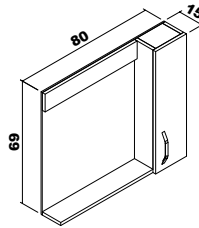

Arya

Ceramic washbasin, body and doors : MDFlam,
4mm Flotal and ecological mirror.

Arya

65 cm

80 cm

Body :Colored MDFlam
Doors :Shiny white MDFlam

Note: Except for the colors above, price difference is applied for different color requests.