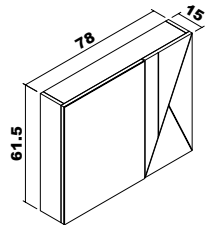

Bohça

White

Ecological Mirror

Soft Close System