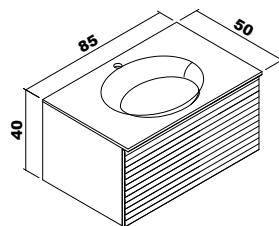

Body
Doors

White

Compartment
Drawer

Full Extension
Soft Close
Drawer

Led Mirror

Ecological
Mirror

Touch
Sensor