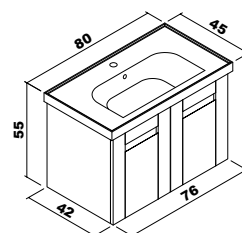

Sappire
Oak

Ecological
Mirror

Soft
Close
System