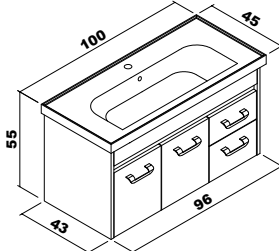

Yonca   80 cm   100 cm

Body : Colored MDFlam
Doors : Shiny white MDFlam

Note: Except for the colors above, price difference is applied for different color requests.