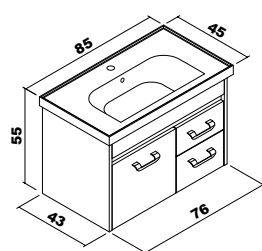

Yonca   80 cm   100 cm

Body : Colored MDFlam
Doors : Shiny white MDFlam

Note: Except for the colors above, price difference is applied for different color requests.