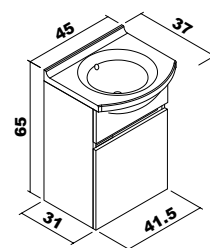

White

Ecological
Mirror

Soft
Close
Sytem