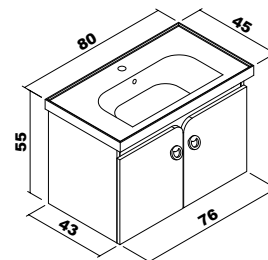

Kalemiji

White

Ecological Mirror

Soft Close System