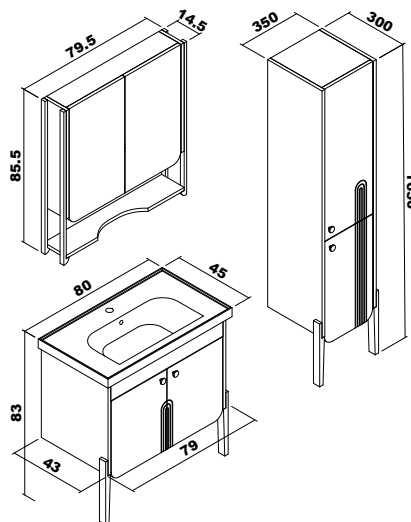

Solid

80 cm

Body and doors : Thermoform
Legs : Acrylic lacquer covered beech massive panel

Note: Except for the colors above, price difference is applied for different color requests.

Side cabinet