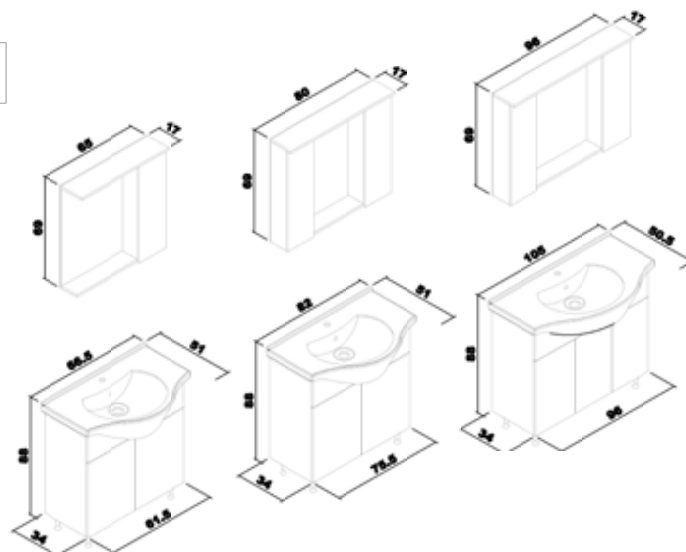

Classic   55 cm   65 cm   80 cm   100 cm

Body and doors : Shiny white MDFlam
Front Piece : Colored MDFlam

Note: Except for the colors above, price difference is applied for different color requests.