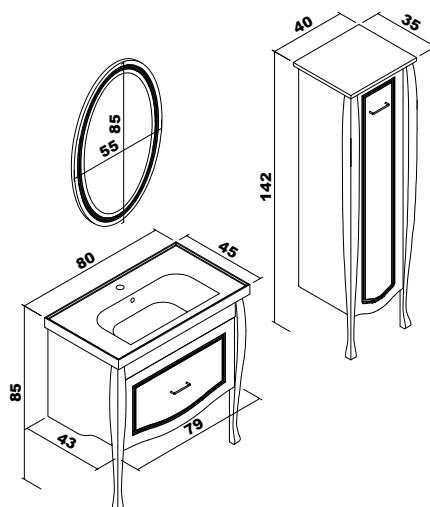

Dark cream

White

Soft Close System

Compartment Drawer

Full Extension Soft Close Drawer

Ecological Mirror