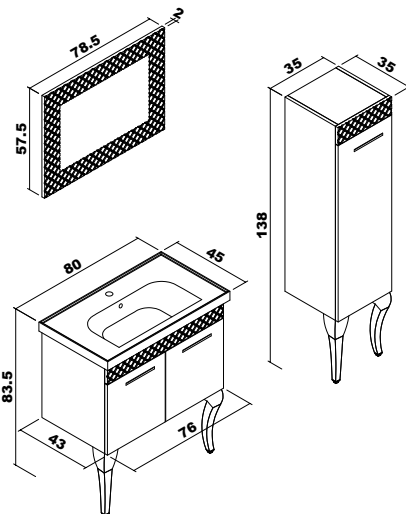

Gold

Silver

Ecological Mirror

Soft Close System