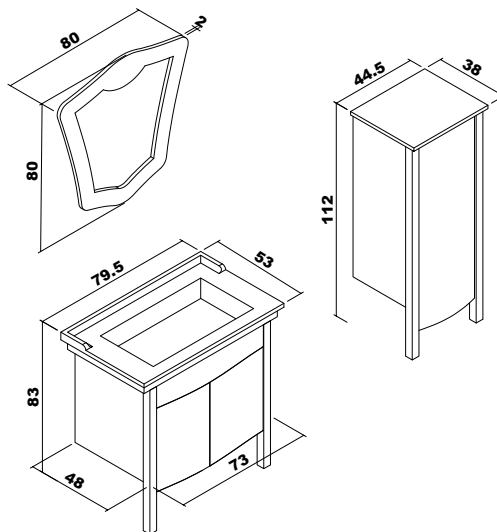

Vintage

Ecological
Mirror

Soft Close
System