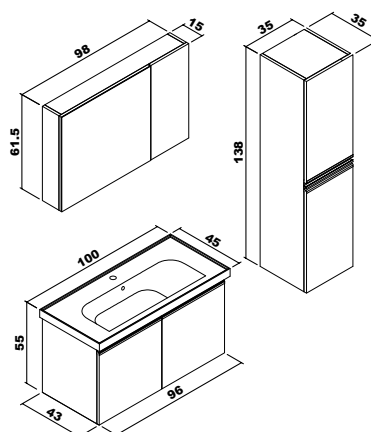

Esila

Ceramic washbasin, body and doors : Thermoform
4mm Flotal and ecological Mirror

Esila	65 cm	80 cm	100 cm
-------	-------	-------	--------

Body and doors :PVC coverd MDF

Note: Except for the colors above, price difference is applied for different color requests.