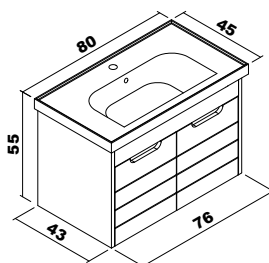

Doors Body Front piece

White

Enna Oak

Ecological Mirror

Doors

Body: Colored Mdflam,
Doors: Shiny white PVC covered MDF

Note: Except for the colors above, price difference is applied for different color requests.