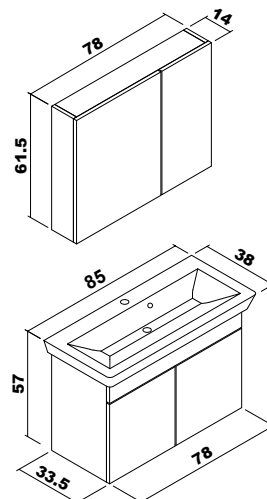

Porto

Ceramic washbasin, body and doors : MDFlam,
4mm Flotal and ecological mirror.

Porto	38x55 cm	38x65 cm	38x85 cm

Body and Front Piece : Colored MDFlam
Doors :Shiny white MDFlam

Note: Except for the colors above, price difference is applied for different color requests.