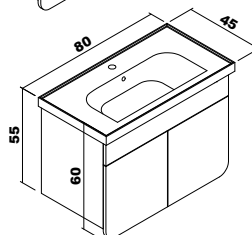

Light Anthracite

Ecological Mirror

Soft Close System