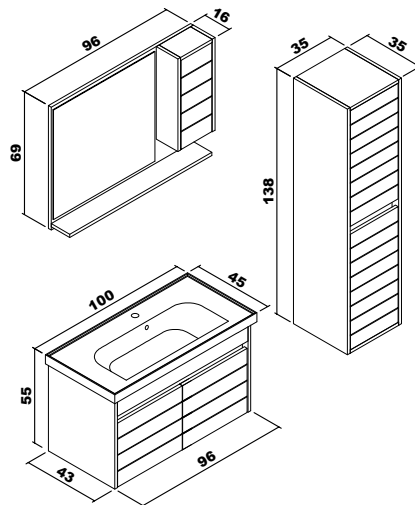

Esila

Ceramic washbasin, body and doors : Thermoform
4mm Flotal and ecological Mirror

Esila	65 cm	80 cm	100 cm
-------	-------	-------	--------

Body and doors :PVC coverd MDF

Note: Except for the colors above, price difference is applied for different color requests.