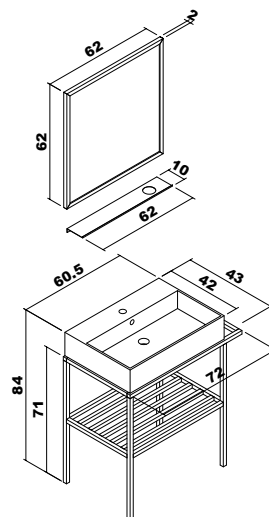

Black

Ecological Mirror