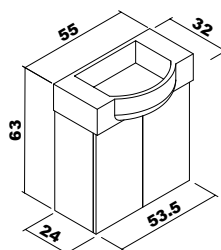

White

Ecological
Mirror

Soft
Close
System