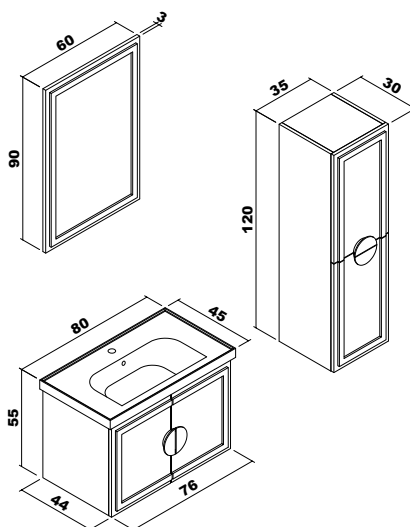

Belissa 80 cm

Body and doors : Shiny black paint Covered MDF
Pattern : Silver foil

Note: Except for the colors above, price difference is applied for different color requests.