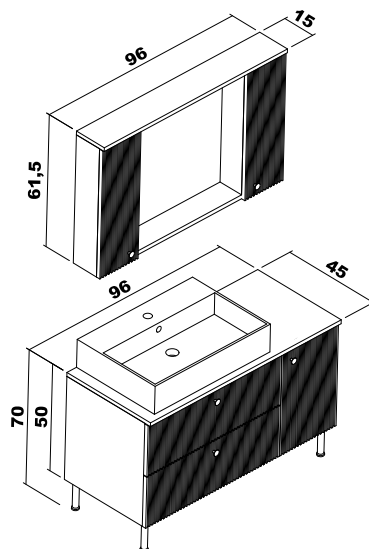

Daphne

Above counter ceramic washbasin, Body Mdfлам, Doors Thermoform
4mm Flotal and ecological mirror.

Daphne 100 cm

Body : Coloredmdflam
Doors : PVC Covered MDF

Note: Except for the colors above, price difference is applied for different color requests.