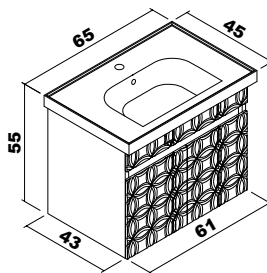

White

Gold

Ecological
Mirror

Soft
Close
System