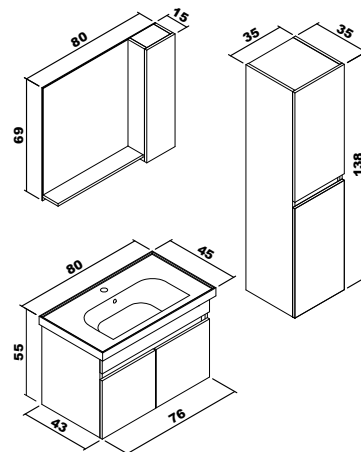

Bella

Ceramic washbasin, body and doors : MDFlam,
4mm Flotal and ecological mirror.

Bella	55 cm	65 cm	80 cm	100 cm

Body and doors :Shiny white MDFlam
Inner piece: Colored MDFlam

Note: Except for the colors above, price difference is applied for different color requests.