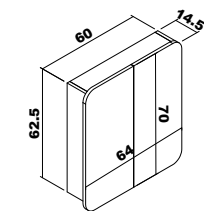

Light Anthracite

Ecological Mirror

Soft Close System