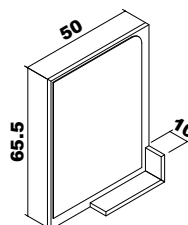

Baroque oak

White

Ecological Mirror

Soft Close System