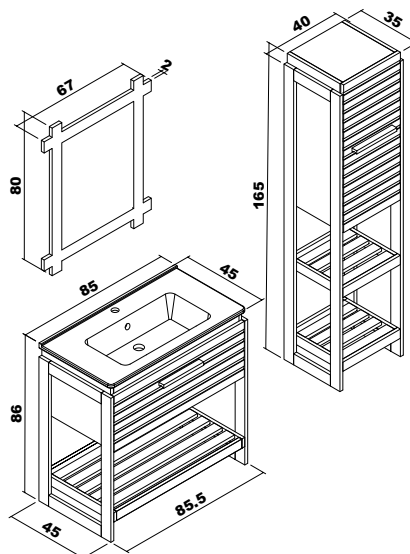

Serra

Ceramic washbasin ,body : Massive, door : Thermoform,
4mm Flotal and ecological mirror.

Serra

85 cm

Body: Beech Massive panel with acrylic lacquer finish

Door: Black PVC Covered MDF

Note: Except for the colors above, price difference is applied for different color requests.