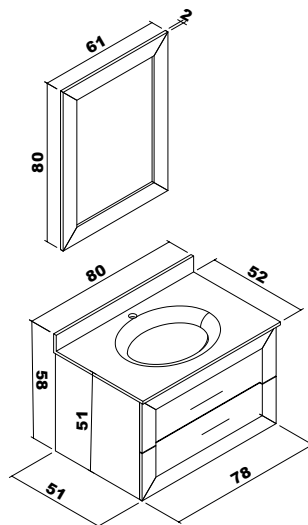

Black

Ecological Mirror

Compartment Drawer

Full Extension Soft Close Drawer