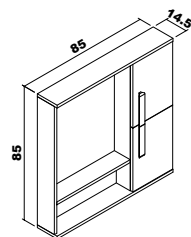

Ceramic washbasin, body : massive, doors : Thermoform, 4mm Flotal and ecological mirror.

Luster

85 cm

Body : Acrylic lacquer covered beech massive panel
Doors : Shiny White PVC covered MDF

Note: Except for the colors above, price difference is applied for different color requests.