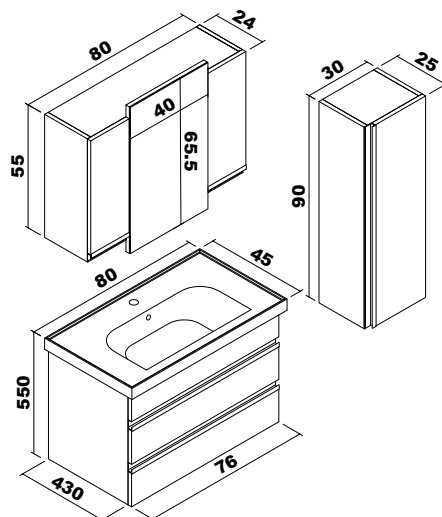

Edge

Ceramic washbasin, body and doors : MDFlam, Handle : length profile
4mm Flotal and ecological mirror.

Edge

80 cm

100 cm

Body and doors : Colored MDFlam

Note: Except for the colors above, price difference is applied for different color requests.