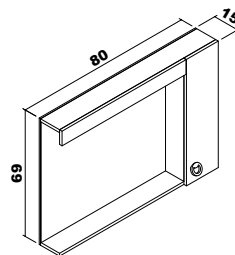

Hazal	65 cm	80 cm

Body : Shiny white MDFlam
Front Piece : Colored MDFlam

Note: Except for the colors above, price difference is applied for different color requests.