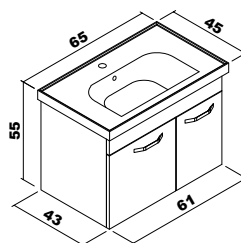

Sapphire
Oak

Ecological
Mirror

Soft
Close
System