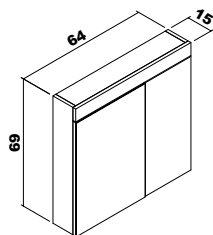

Sapphire
Oak

Ecological
Mirror

Soft
Close
System