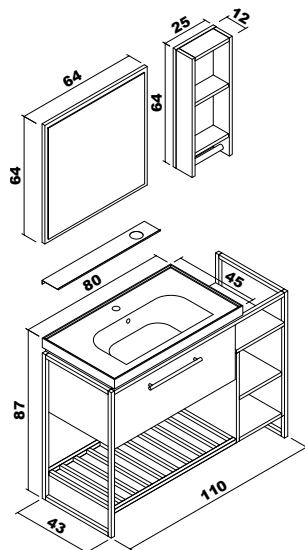

Note: Except for the colors above, price difference is applied for different color requests.

Miniature

Ecological Mirror

Compartment Drawer

Full Extension Soft Close Drawer

Loft

Ceramic washbasin, body Mdf and door Thermoform, 4mm Flotal and ecological Mirror.