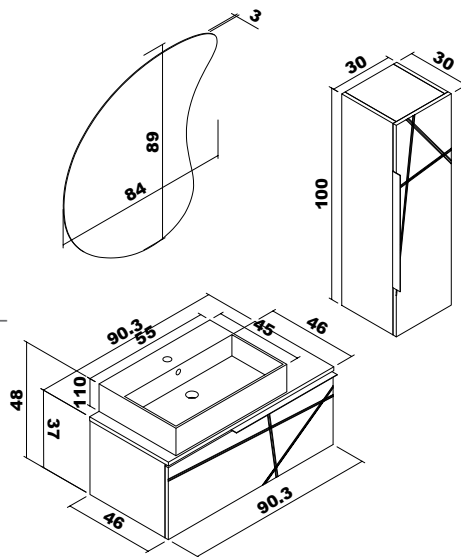

Thin

Above counter ceramic washbasin, body : MDFlam, doors : Thermoform, 4mm Flotal and led ecological Mirror.

Thin 90 cm

Body and counter : Colored MDFlam
Doors : Anthracite colored MDF

Note: Except for the colors above, price difference is applied for different color requests.