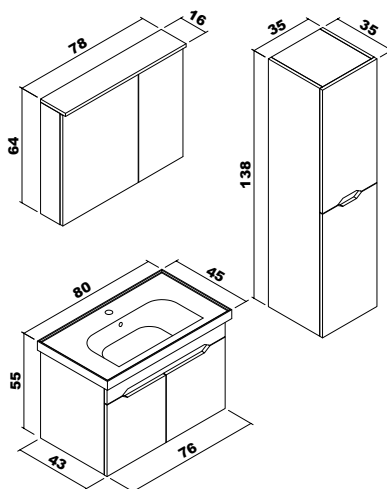

White

Black

Brown

Ecological Mirror

Soft Close System