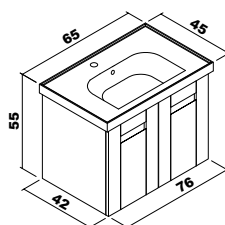

Sappire
Oak

Ecological
Mirror

Soft
Close
System