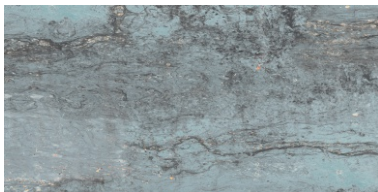

62021G_AQUA

600 x
1200mm

Surface
Metallic

Thickness
9 mm