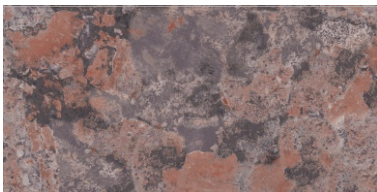

62024G

600 x
1200mm

Surface
Metallic

Thickness
9 mm