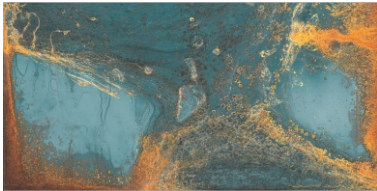

Oxyde_Green

600 x
1200mm

Surface
Metallic

Thickness
9 mm