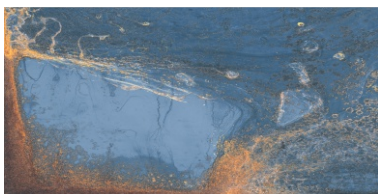

## Oxyde\_Blue

600 x  
1200mm

Surface  
Metallic

Thickness  
9 mm