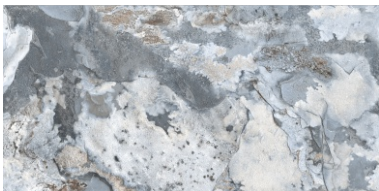

STO_C_000320_SR_SR2

600 x
1200mm

Surface
Metallic

Thickness
9 mm