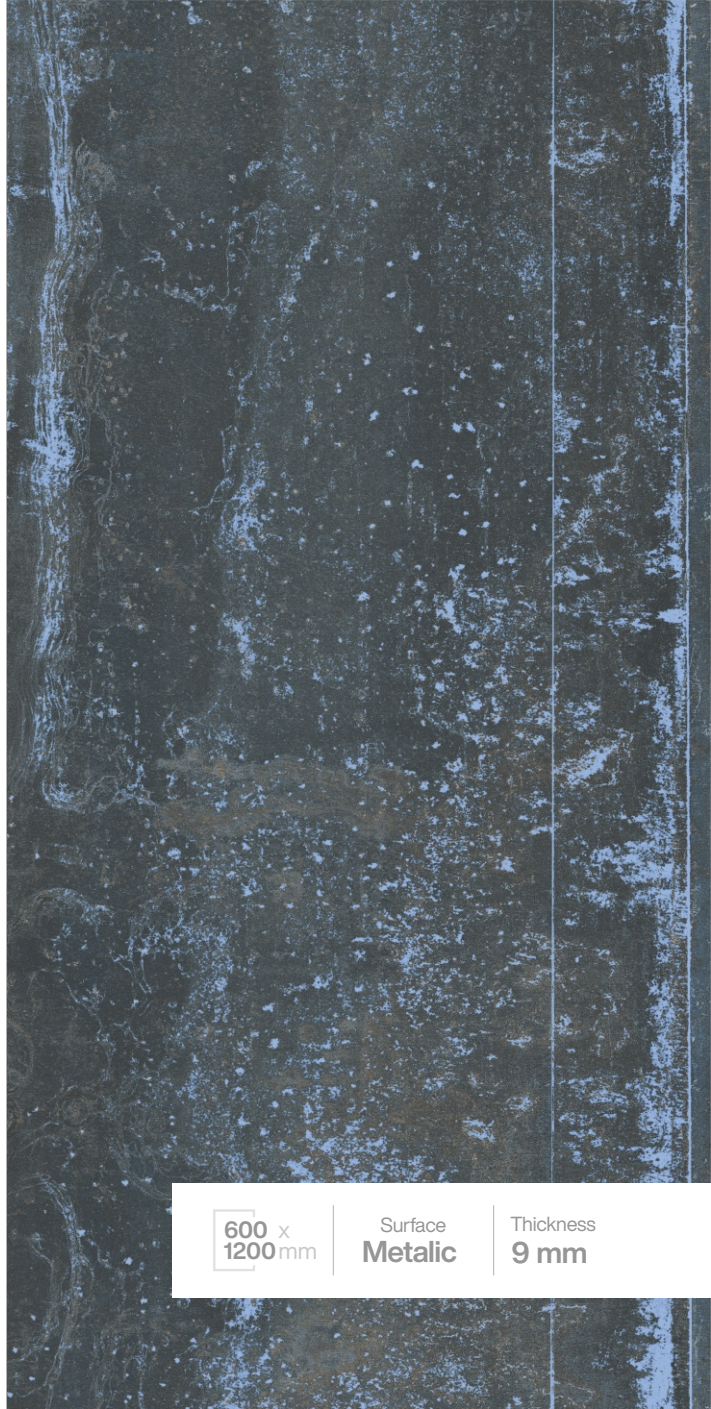

K20056_A1X_C1P1

600 x
1200mm

Surface
Metallic

Thickness
9 mm