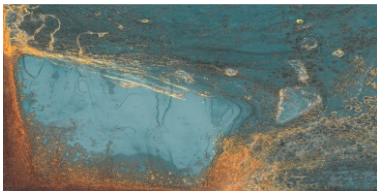

Oxyde_Green

600 x
1200mm

Surface
Metallic

Thickness
9 mm