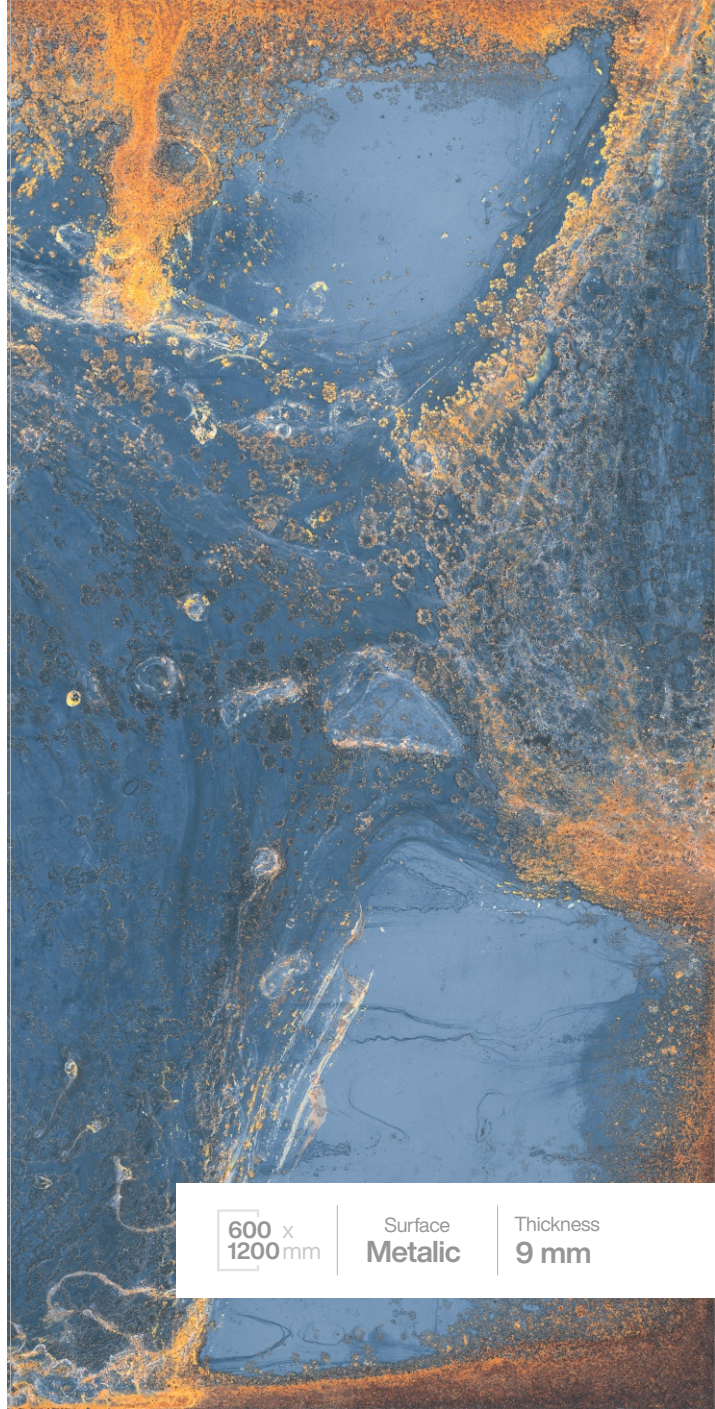

## Oxyde\_Blue

600 x  
1200mm

Surface  
Metallic

Thickness  
9 mm