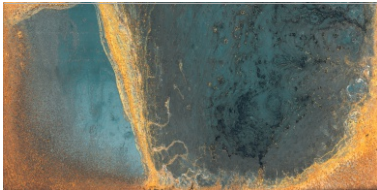

Oxyde_Green

600 x
1200mm

Surface
Metallic

Thickness
9 mm