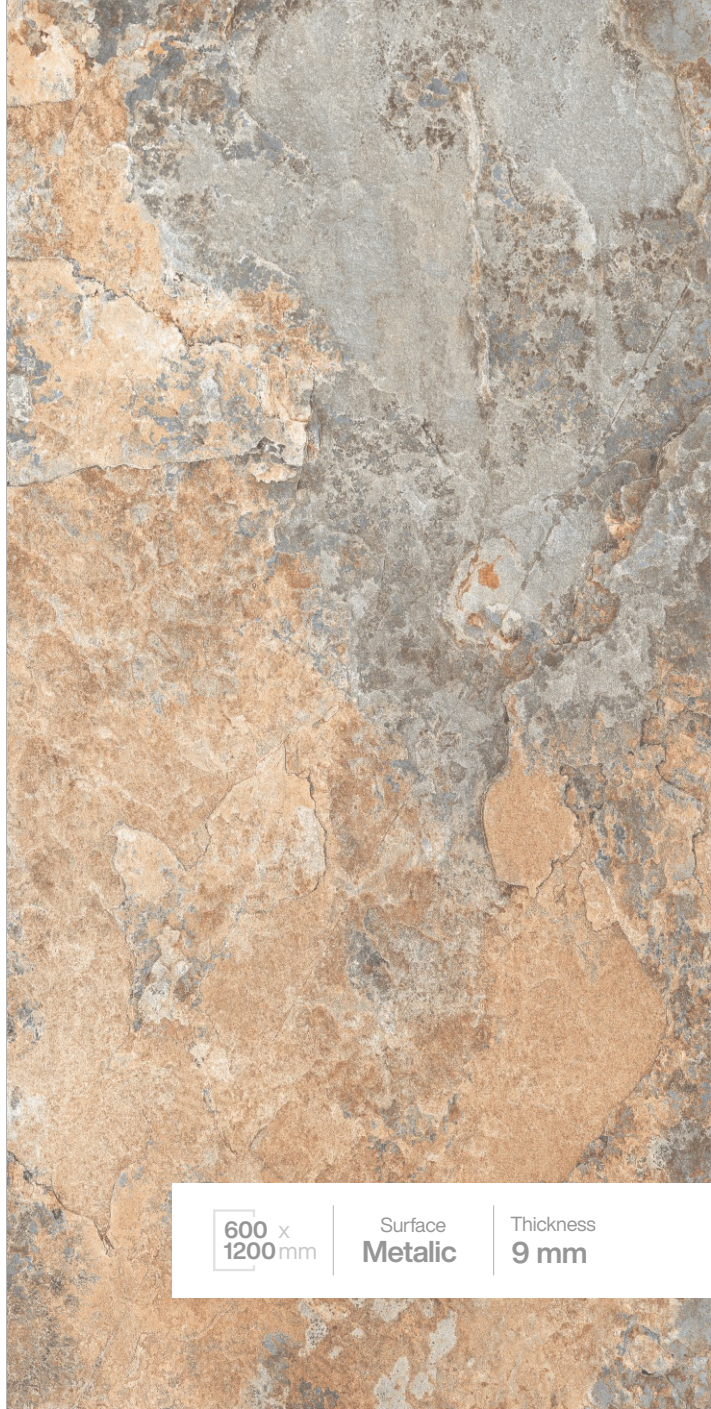

K16267_A_C1P2

600 x
1200mm

Surface
Metallic

Thickness
9 mm