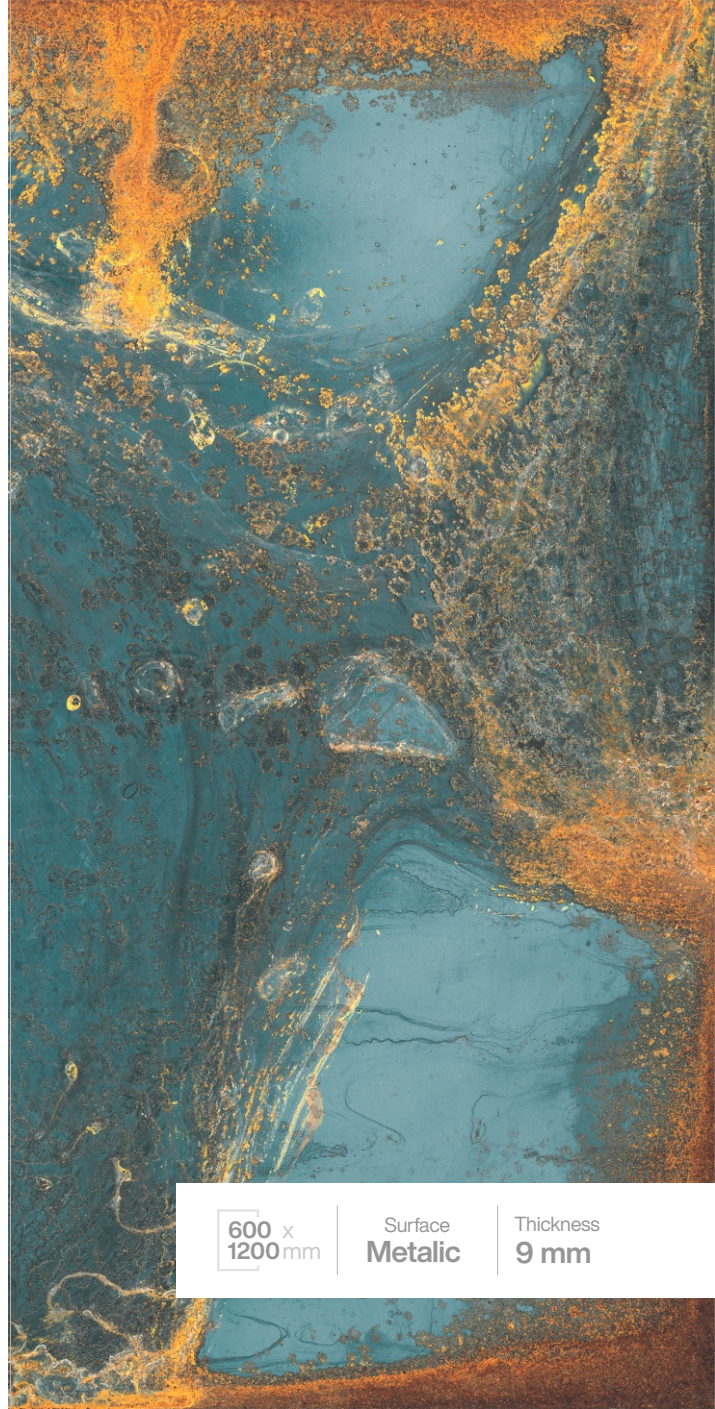

Oxyde_Green

600 x
1200mm

Surface
Metallic

Thickness
9 mm