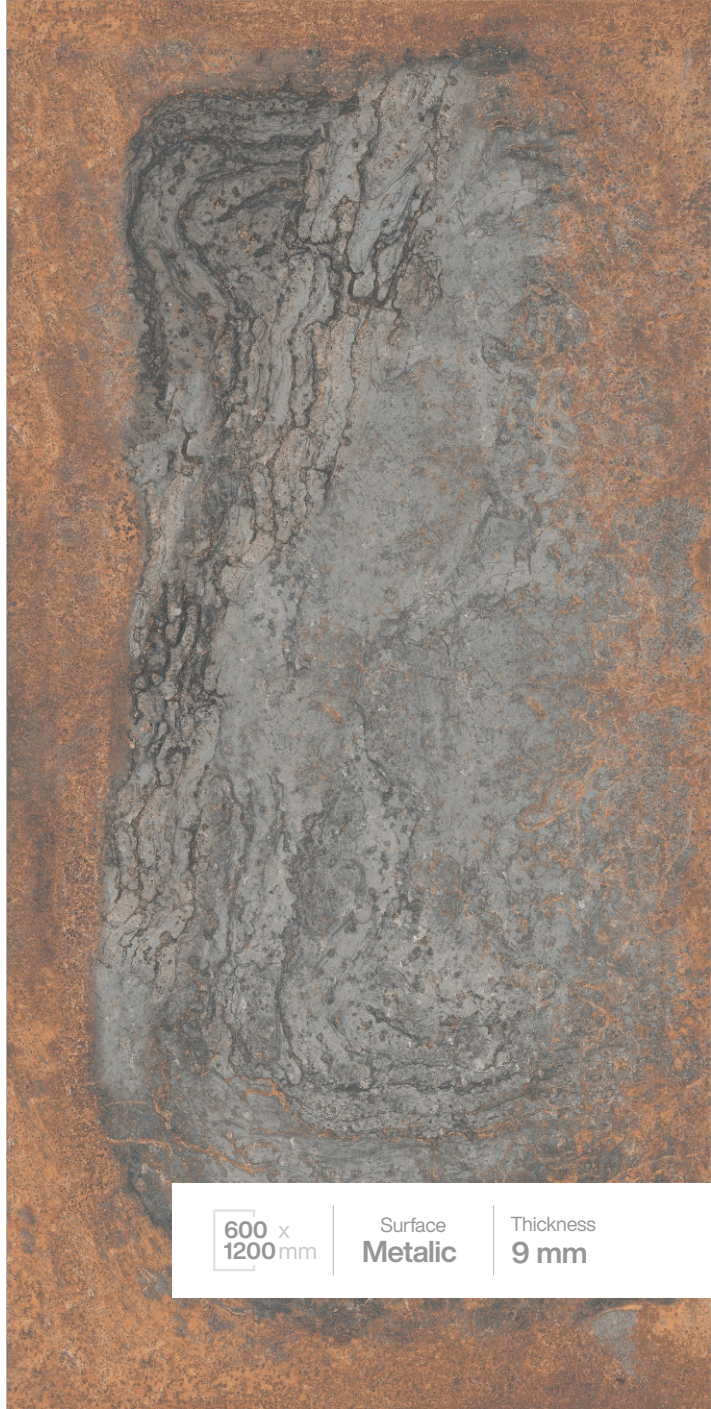

OXIDOIS BLUE_SR_CMBK_SR4

600 x
1200mm

Surface
Metallic

Thickness
9 mm