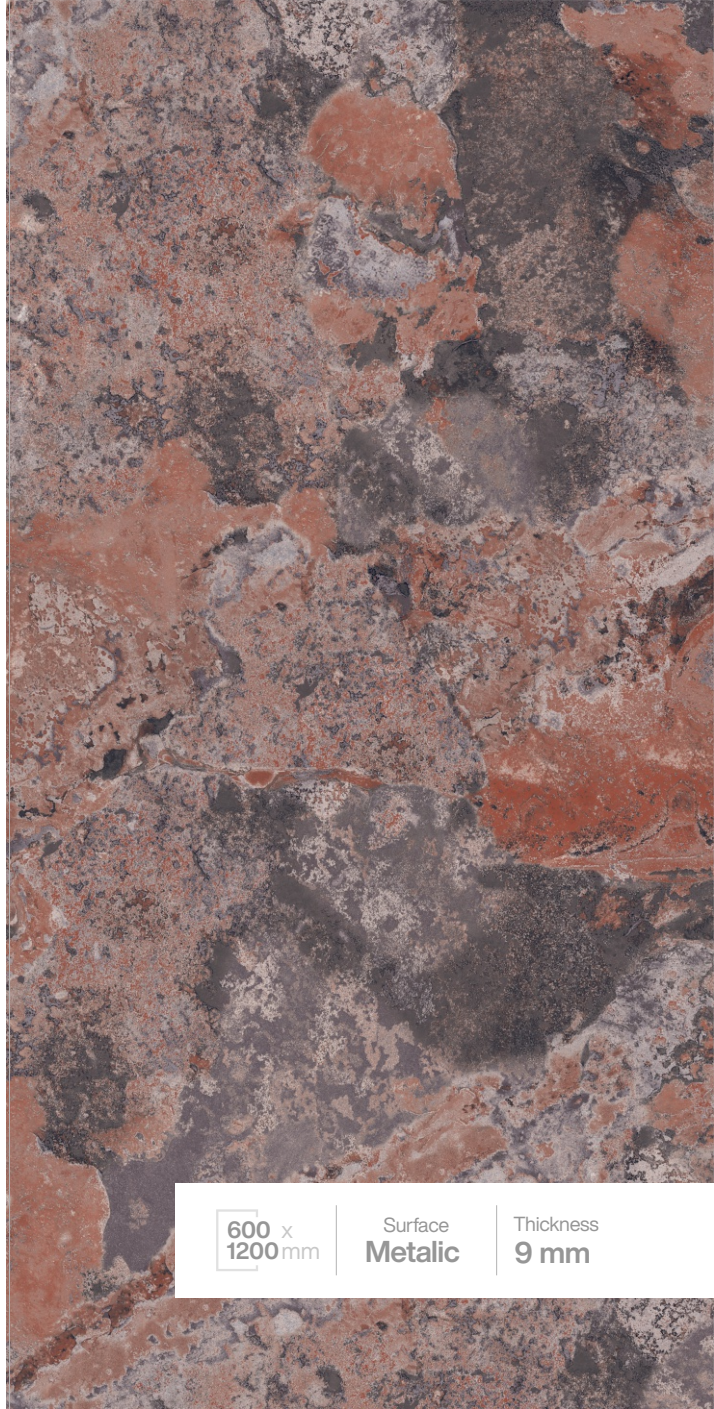

62024G

600 x
1200mm

Surface
Metallic

Thickness
9 mm