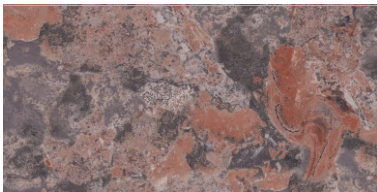

62024G

600 x
1200mm

Surface
Metallic

Thickness
9 mm